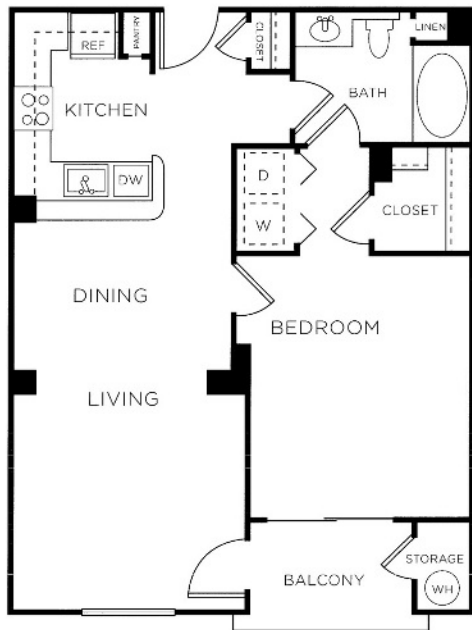

Wrigley Field

Wrigley Field | 1 Bedroom | 1 Bath | 728 Sq Feet | Wrigley 1 | 1 Bedroom | 1 Bath | 784 Sq Feet

floorplans