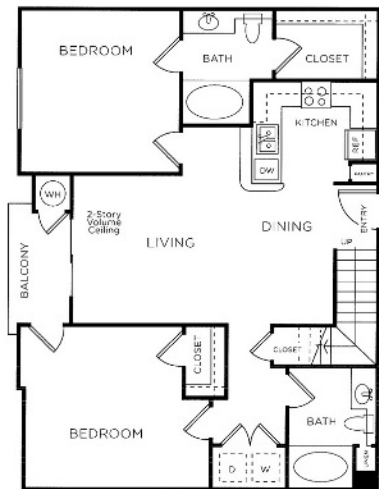

Candlestick Mezzanine

Candlestick Mezzanine | 2 Bedroom | 2 Bath | 1209 Sq Feet

floorplans