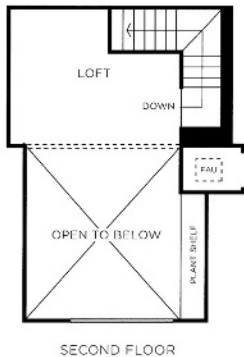

Candlestick Mezzanine

Candlestick Mezzanine | 2 Bedroom | 2 Bath | 1209 Sq Feet

floorplans