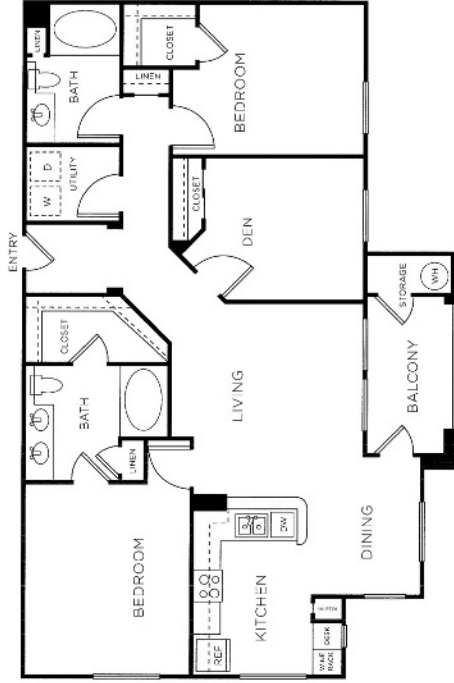

Dodger Stadium

Dodger Stadium | 2 Bedroom with Office/Den | 2 Bath | 1299 Sq Feet

floorplans